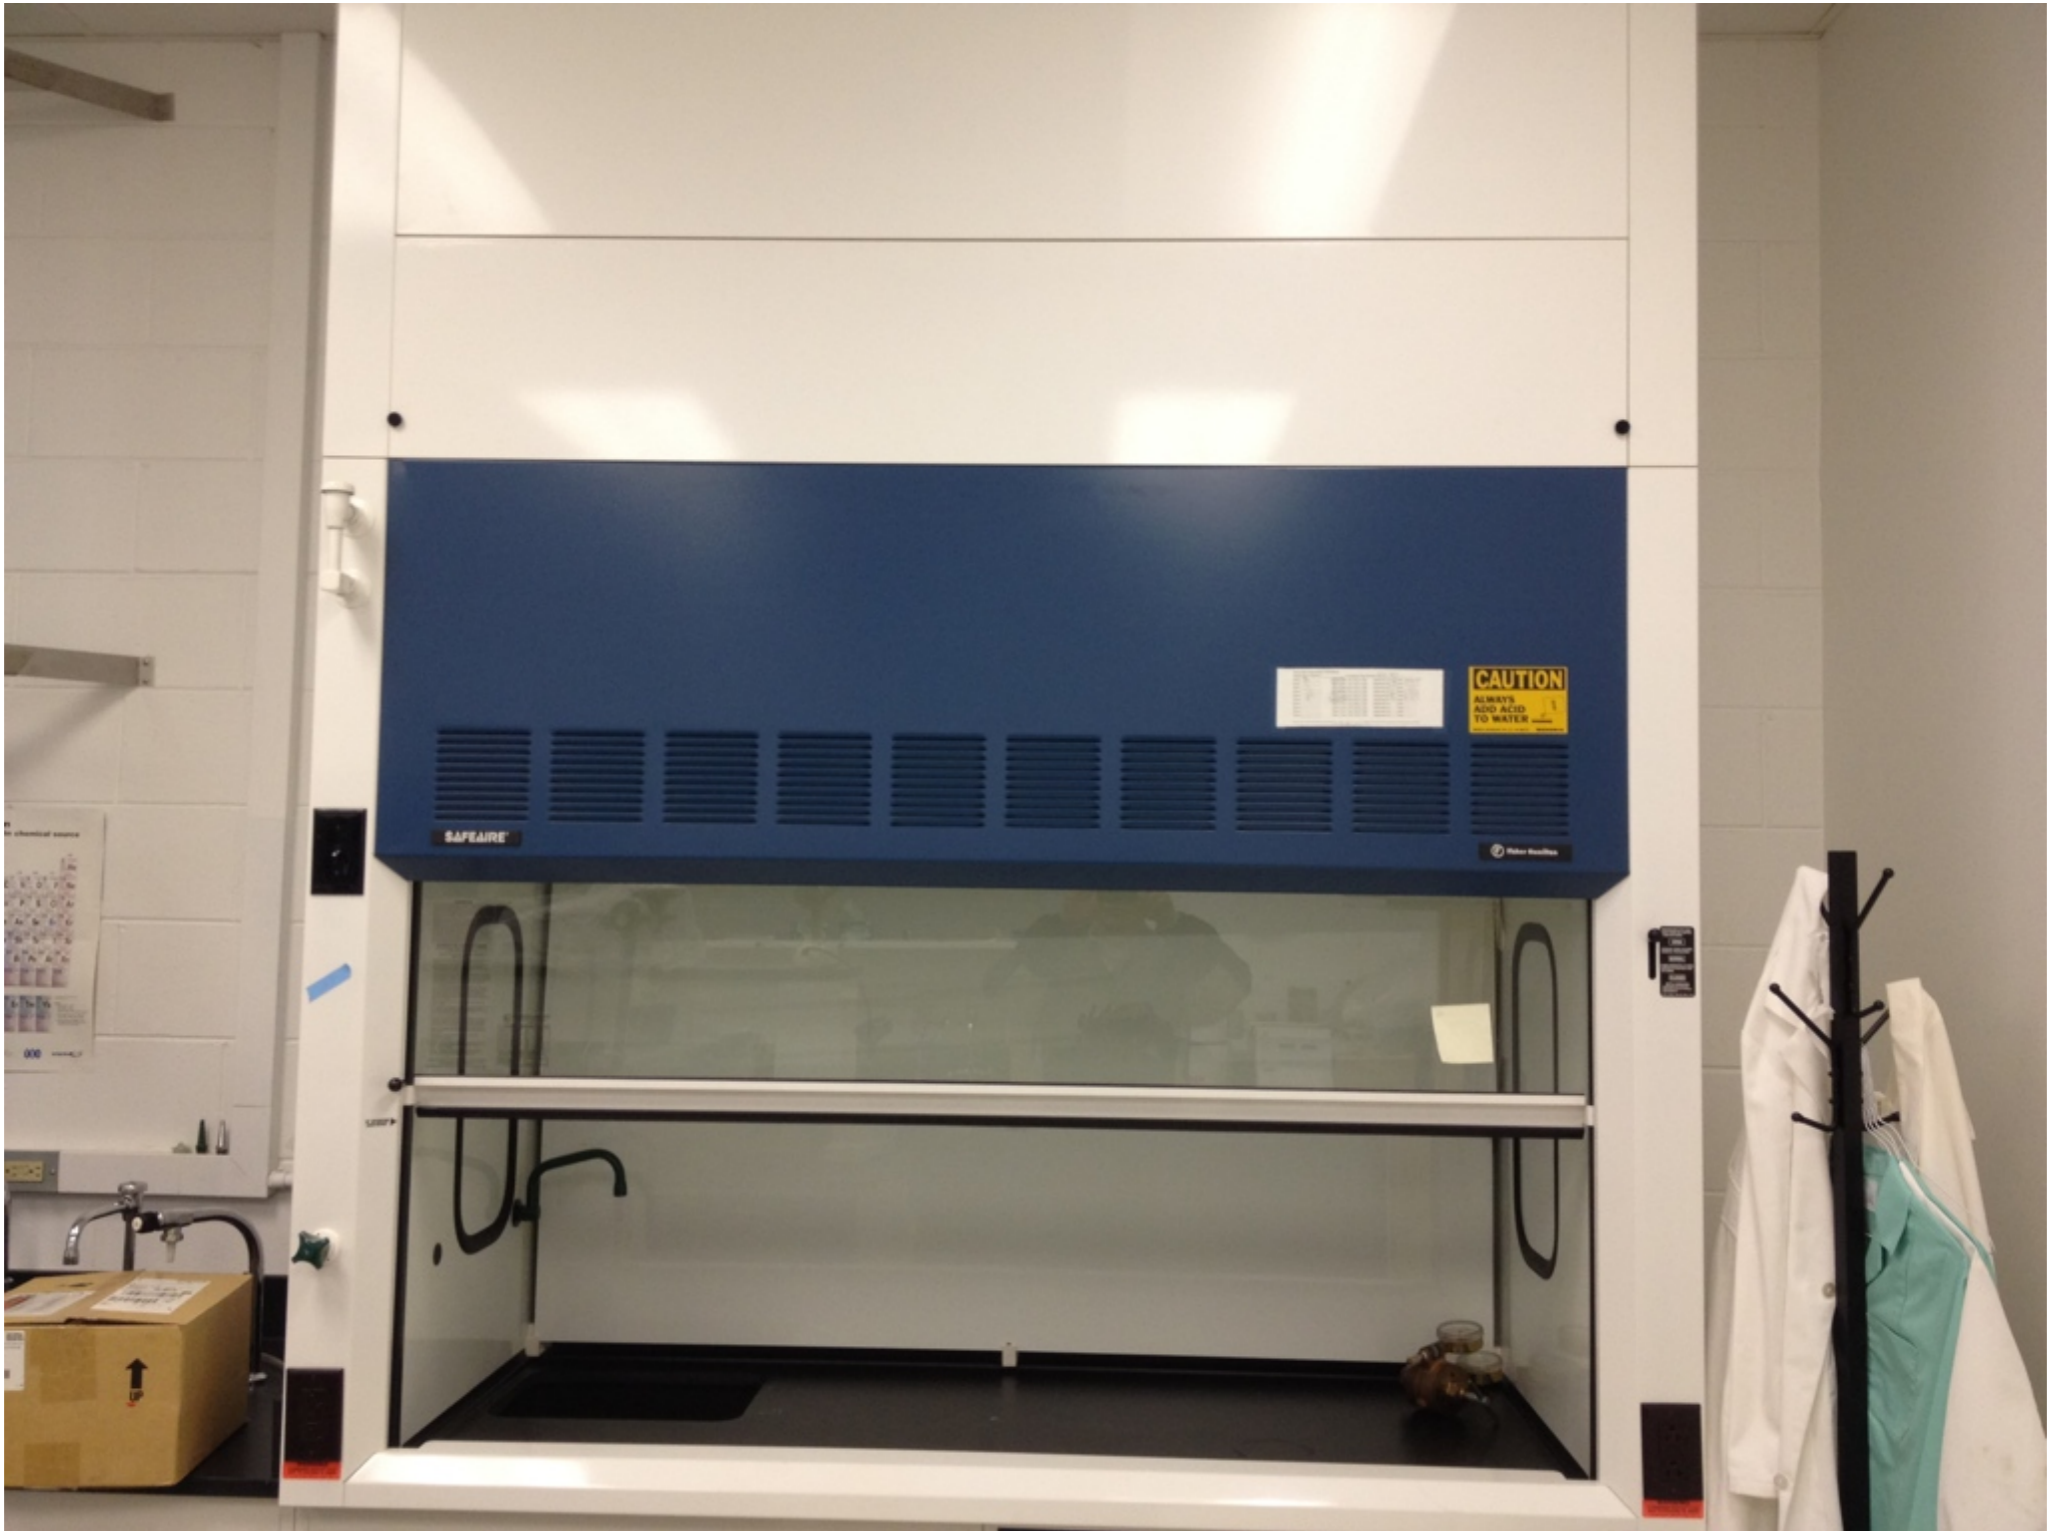

ATDC Health Lab Cabinetry Liquidation

MichiganTech

Three bowl sink with right and left drain boards
Bowl Size: 17" W x 17" L x 7"D
Overall: 92" W x 24" L

Wall mounted shelving unit
33.5" H x 42" W x 16" D

7 door, corner wall cabinetry (beige):
31" H x 109" (right side) 61" (left side) W x 13" D

Corner counter top unit w/ sink and eye washer (beige):
36" H x 107" (right side) 101" (left side) x 30" D

Desk w/ drawers (beige): 31" H x 50" W x 30" D

Fisher Fume Hood
Price: \$1000.00
91" H x 72" W x 31.5" D

Small switch operating fume hood

2 door wall mounted cabinet (blue)
31" H x 30" W x 13" D

4 door wall mounted cabinetry (blue)
31" H x 96" W x 13" D

**Wall mounted shelving unit
36" H x 36" W x 19" D**

Center counter top w/ drawers, shelving unit, and outlets (blue):
60" H x 92" W x 54" D

Wall mounted shelving unit:
37" H x 36" W x 19" D

Wall mounted shelving unit:
36" H x 72" W x 31" D