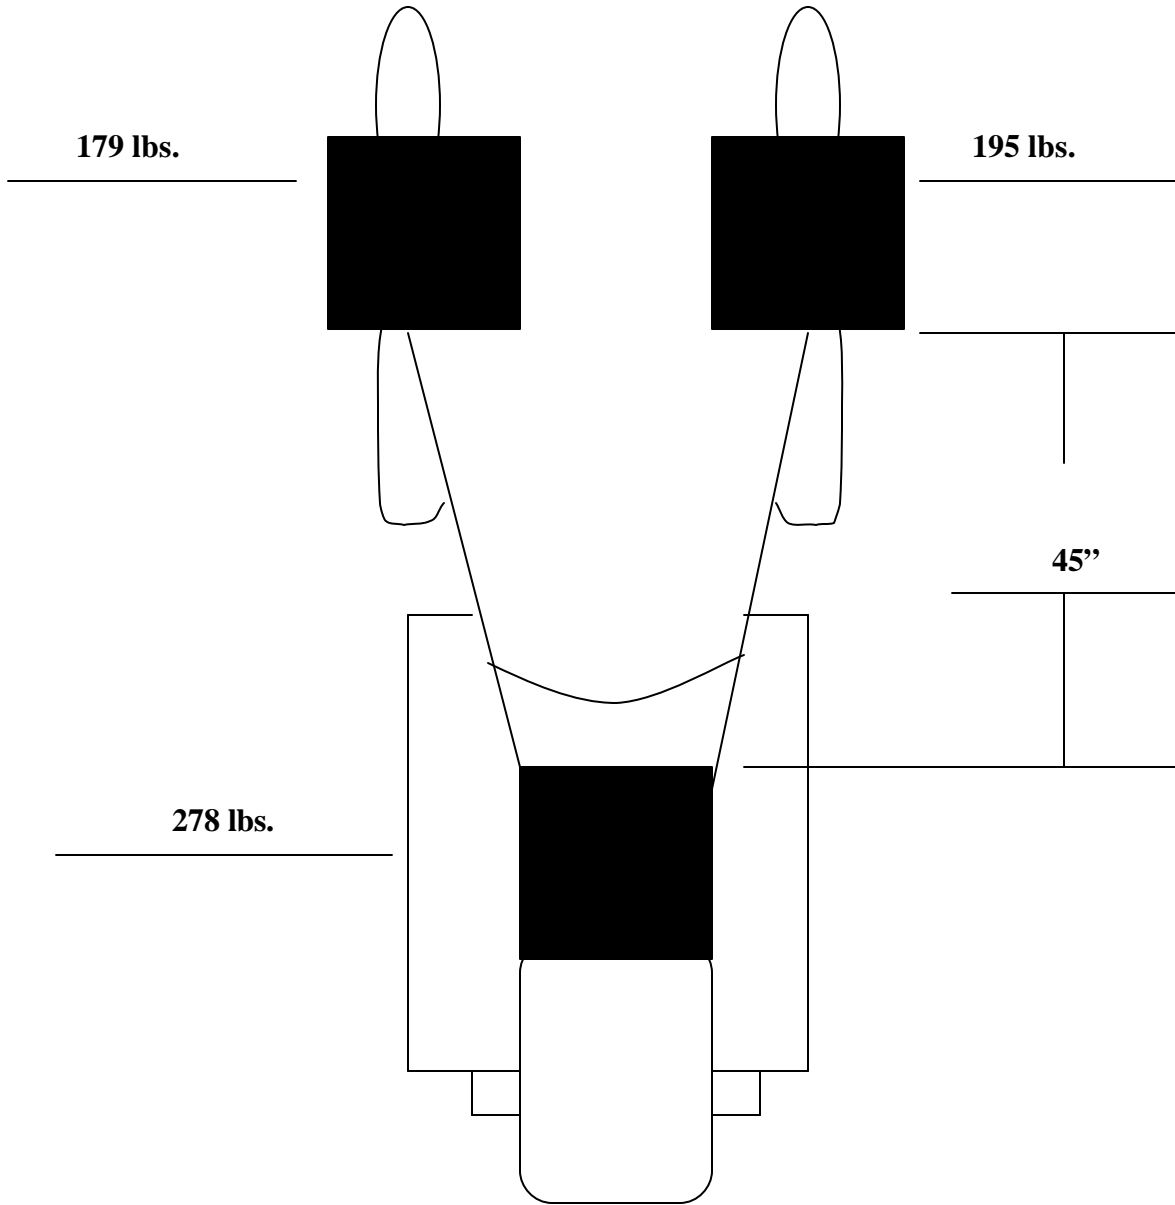

SAE CSC 2004 Sled Weight Form

Team Name and Number: Idaho State University #7.

TOTAL: 652 lbs.