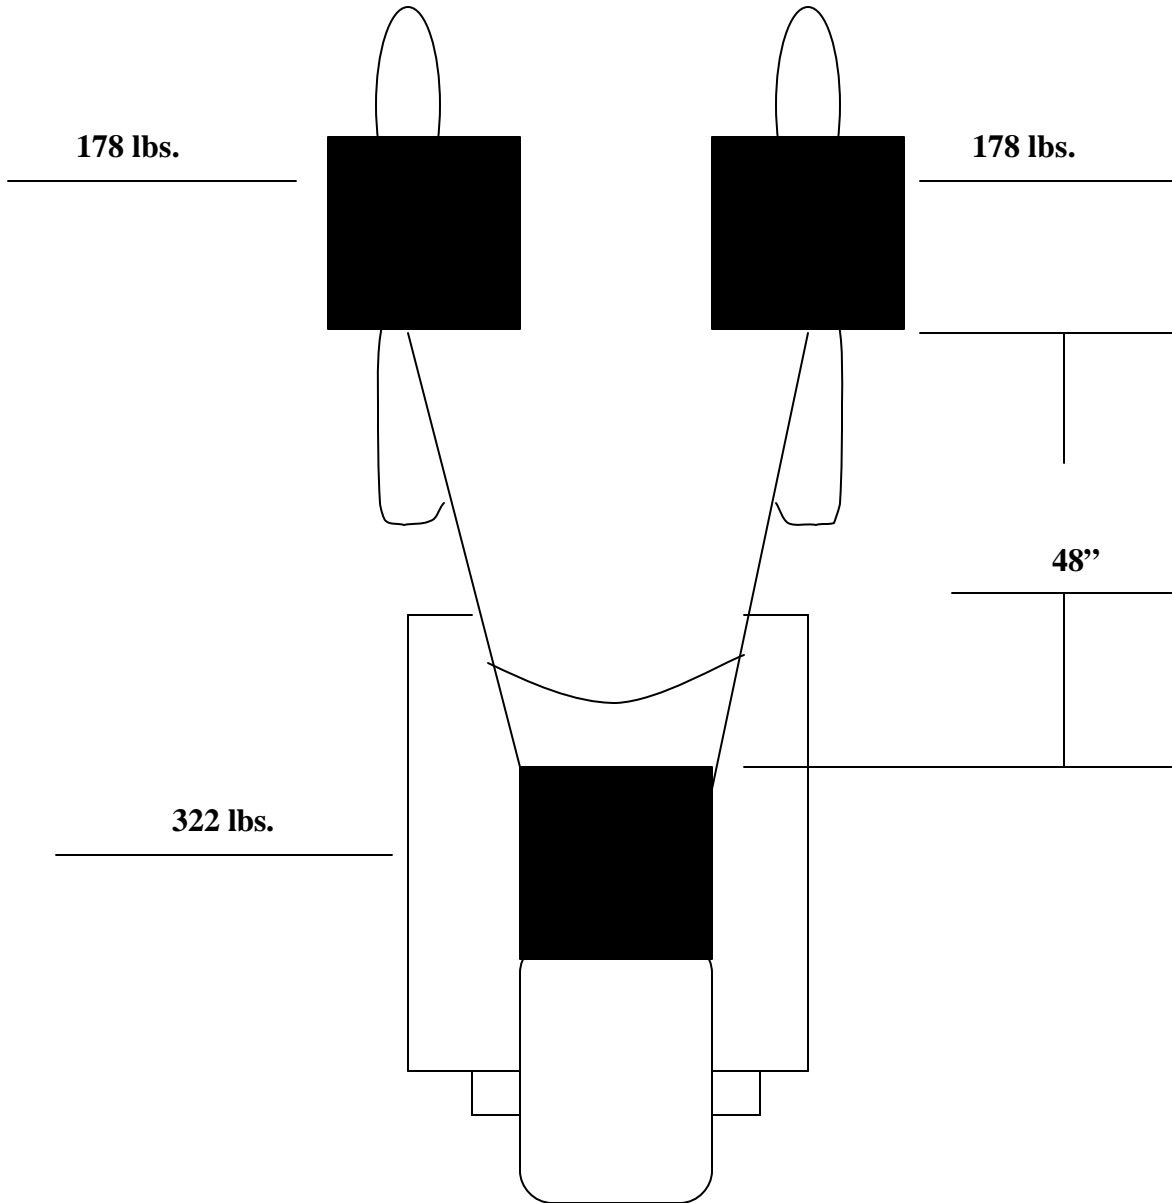

SAE CSC 2004 Sled Weight Form

Team Name and Number: Minnesota State University - Mankato #10.

TOTAL: 678 lbs.