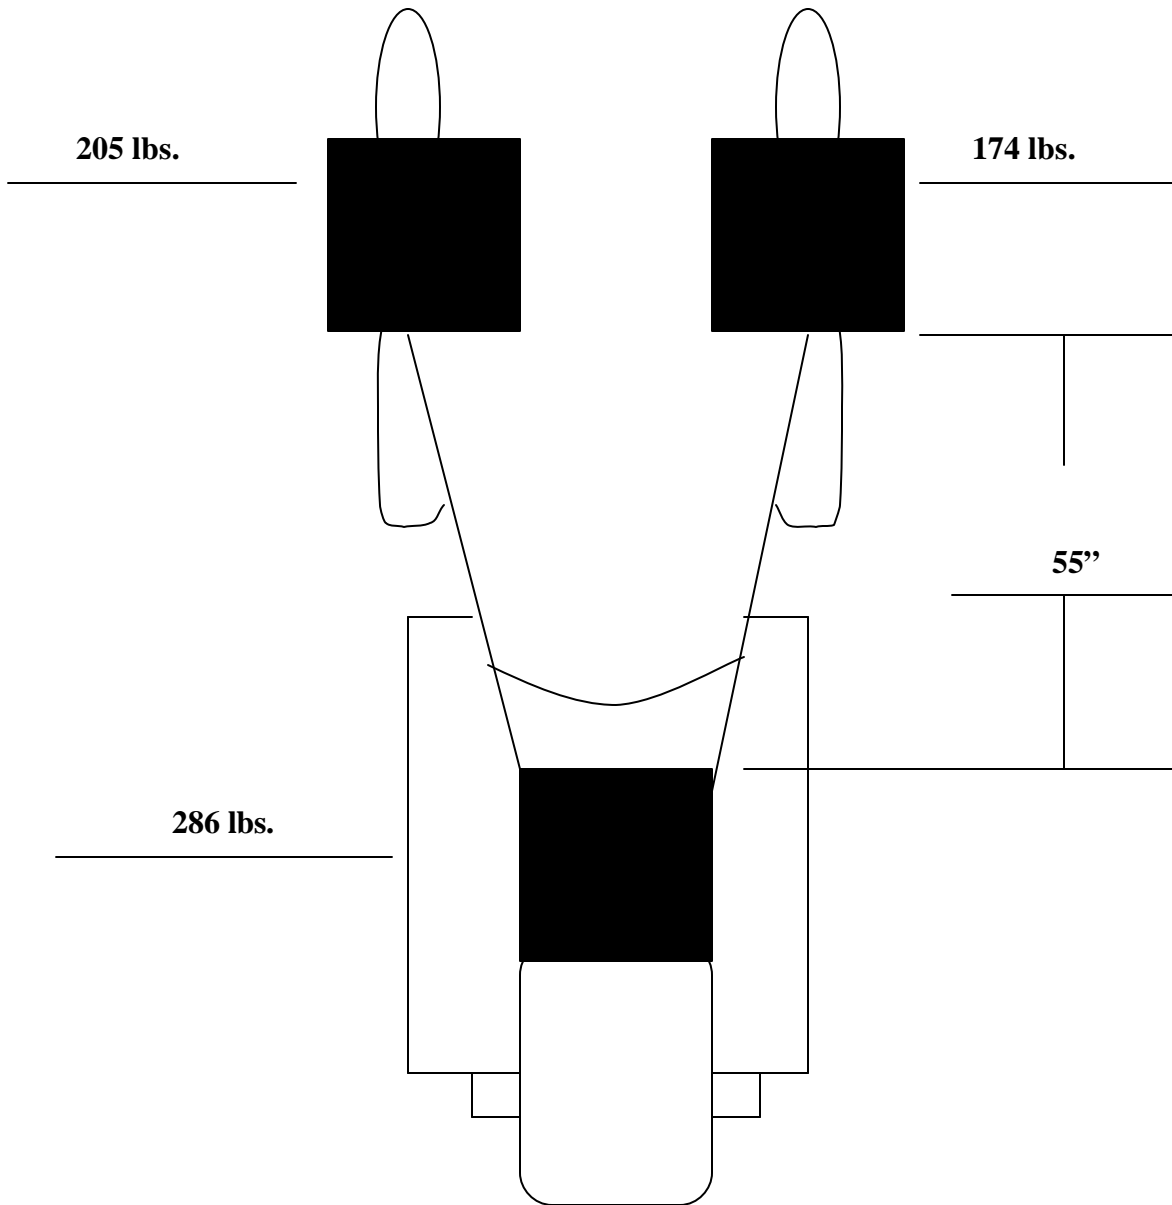

SAE CSC 2004 Sled Weight Form

Team Name and Number: Montana Tech #14

TOTAL: 665 lbs.