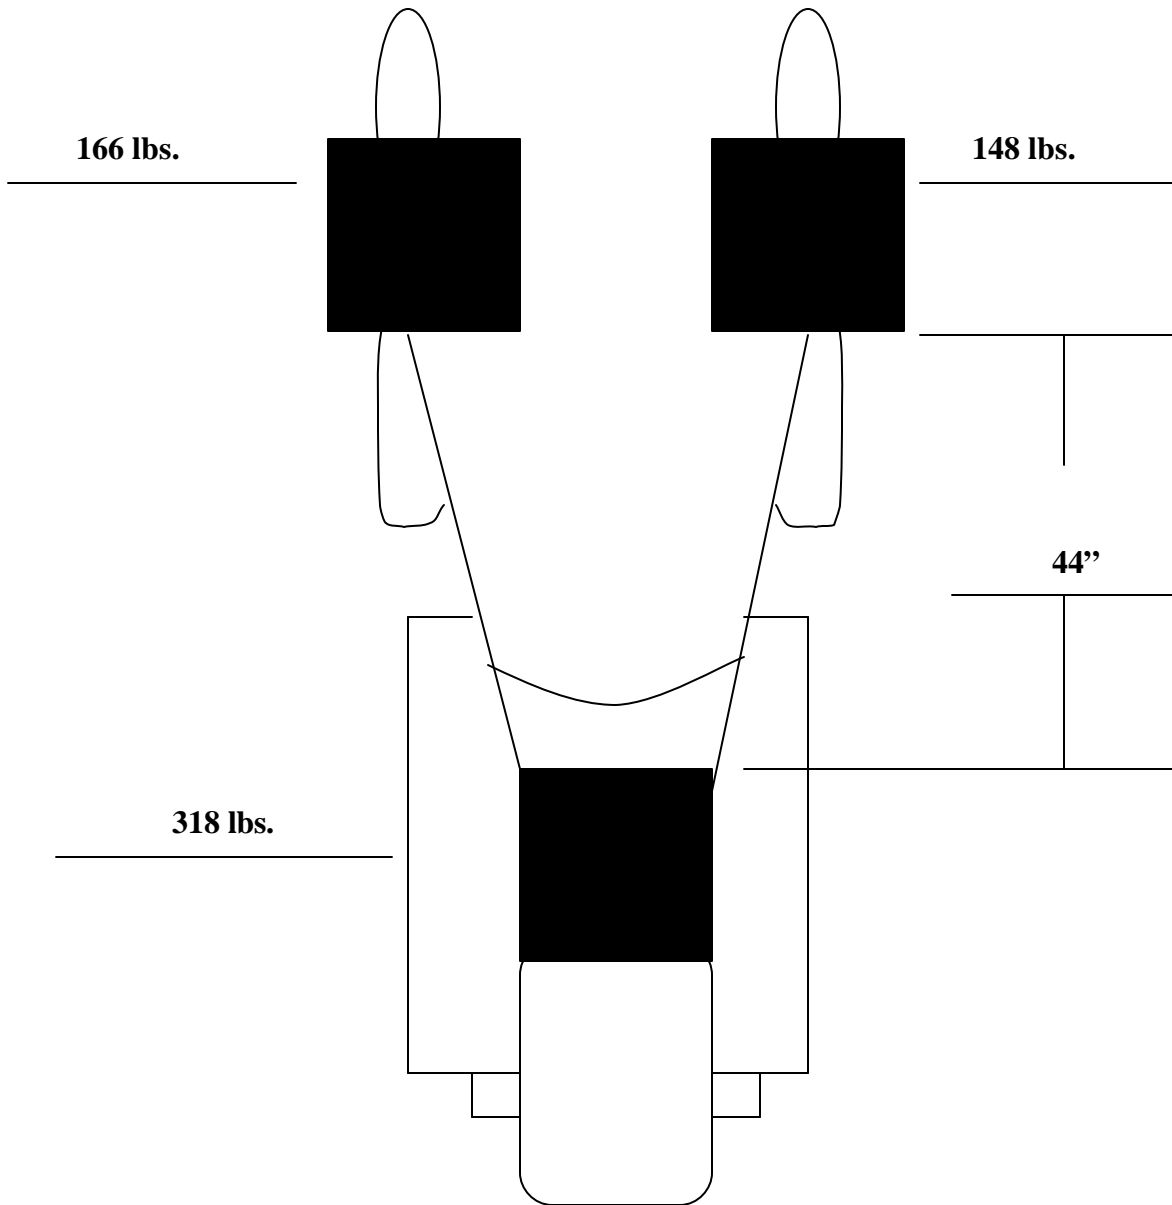

SAE CSC 2004 Sled Weight Form

Team Name and Number: University of Wisconsin - Platteville #8

TOTAL: 632 lbs.