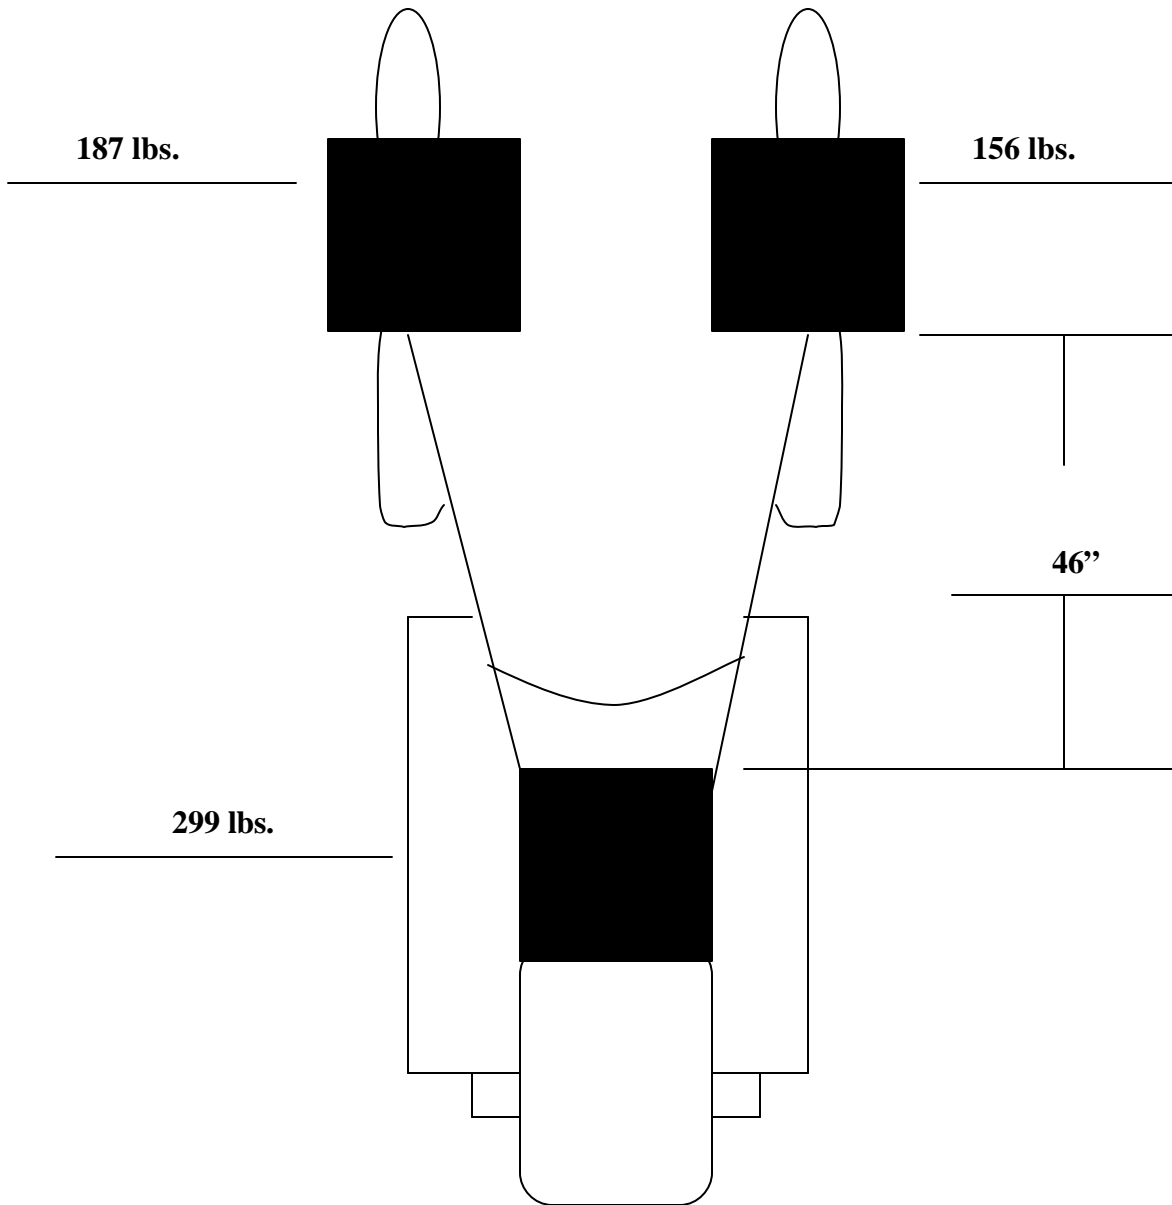

# SAE CSC 2004 Sled Weight Form

Team Name and Number: University of Idaho #1

TOTAL: 642 lbs.